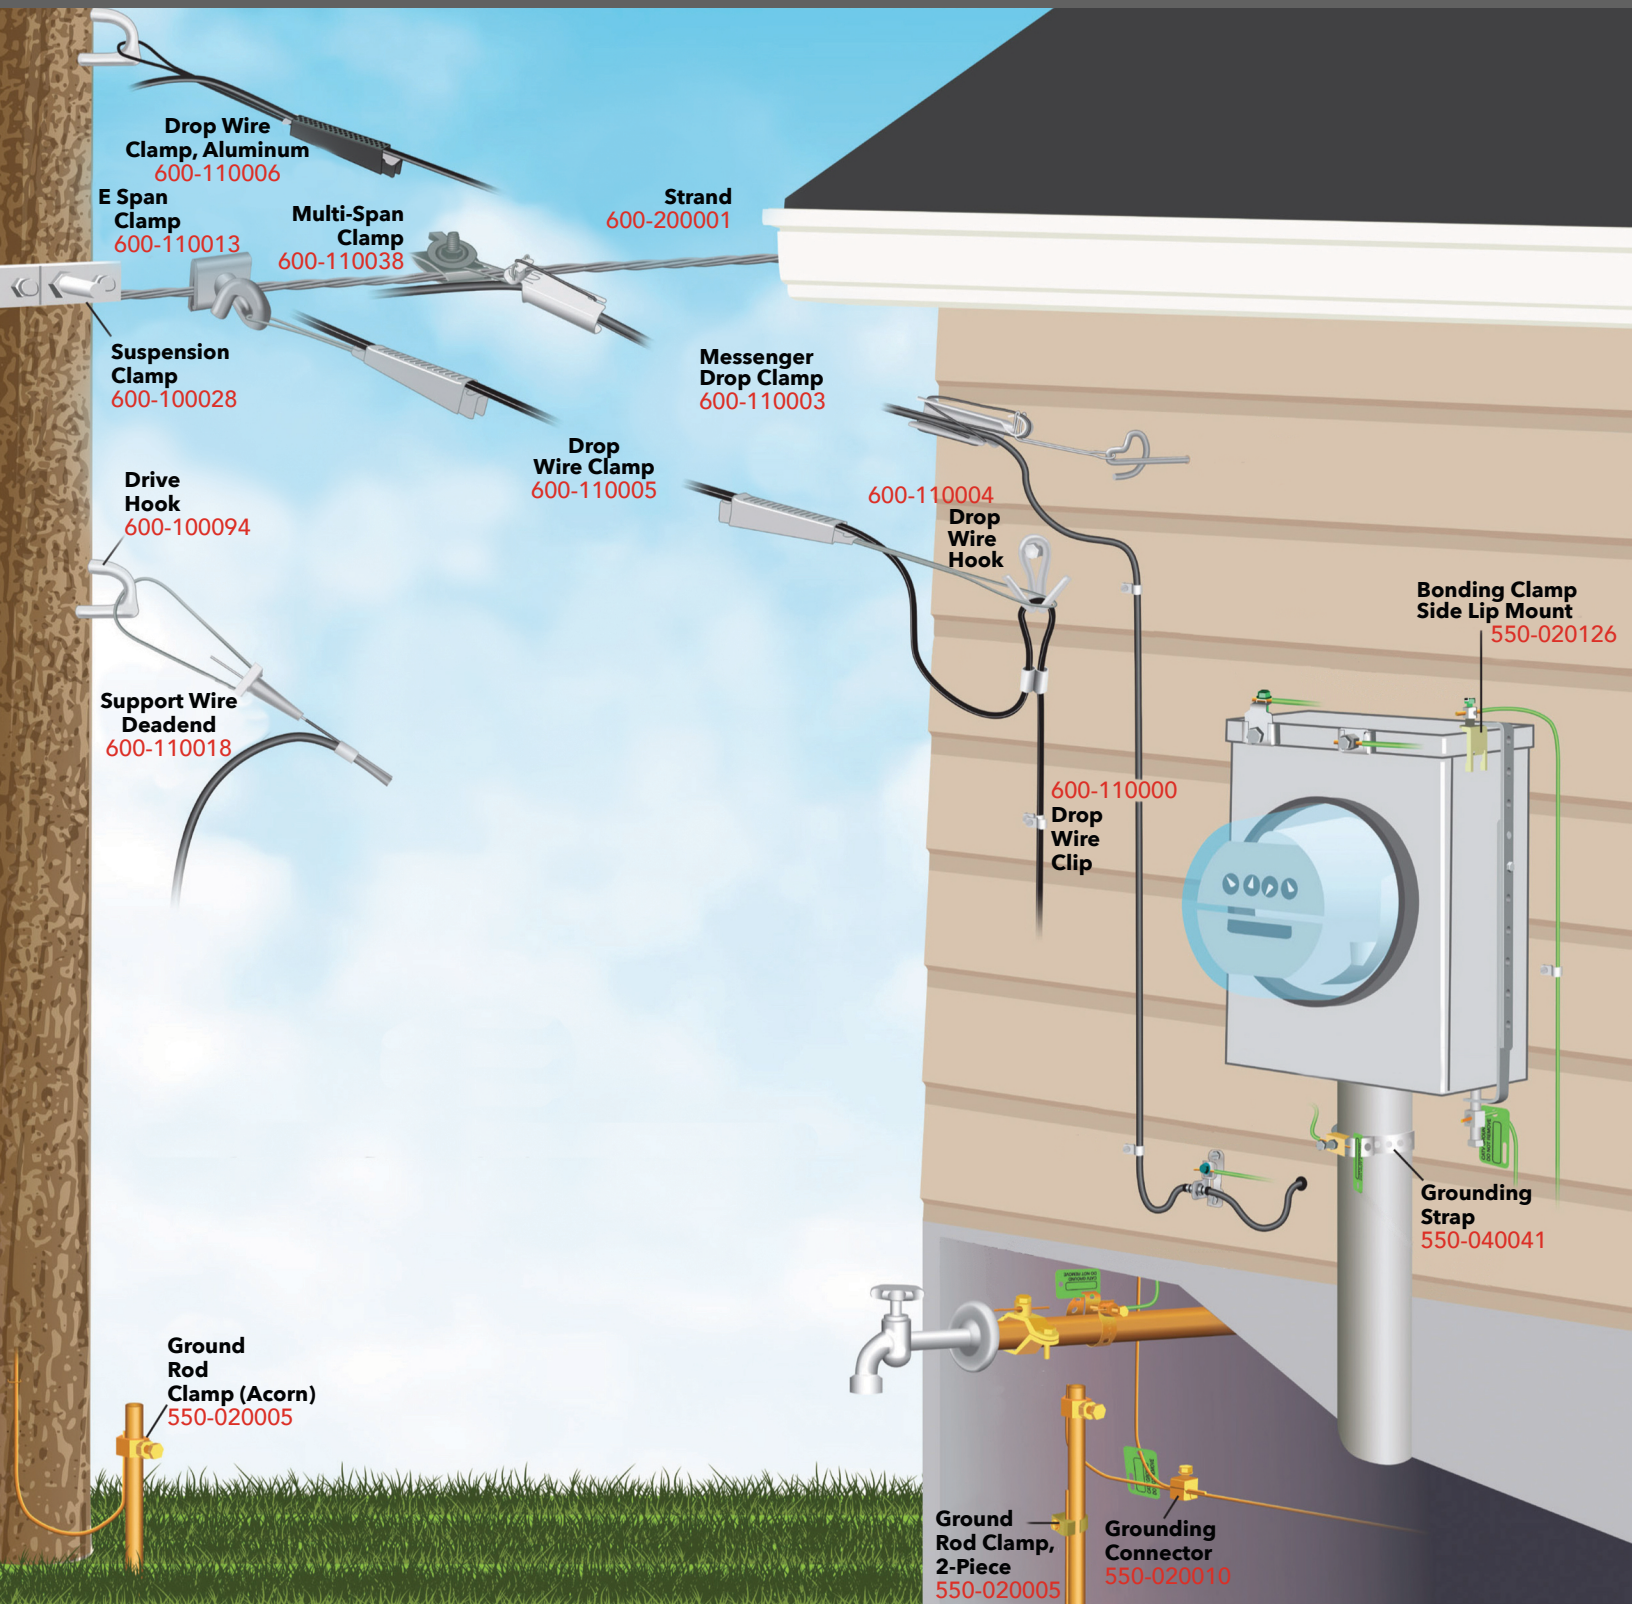

Drop Solutions

Drop Solutions

	Description	Millennium Part #
	Drop Wire Clamp, Aluminium	600-110006
	E-Span Clamp	600-110013
	Suspension Clamp	600-100028
	Drive Hook	600-100094
	Support Wire Deadend	600-110018
	Ground Rod Clamp (Acorn)	550-020005
	Multi-Span Clamp	600-110038
	Strand, EHS 1/4"	600-200001*
	Drop Wire Clamp	600-110005
	Messenger Drop Clamp	600-110003
	Drop Wire Hook	600-110004
	Drop Wire Clip	600-110000
	Bonding Clamp, Side Lip Mount	550-020126
	Grounding Strap	550-040041
	Grounding Connector	550-020010
	Ground Rod Clamp, 2-Piece	550-020005

*multiple options available