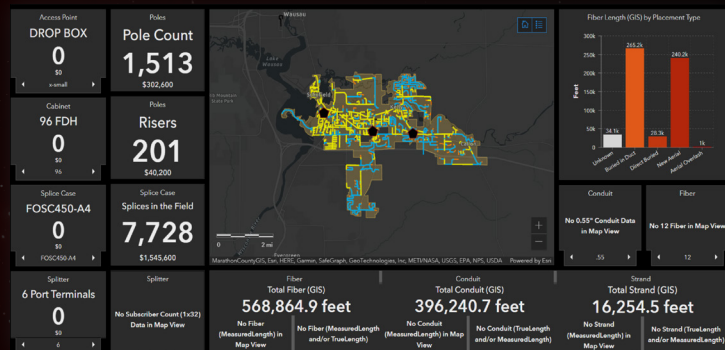

DATA CONVERSION

Convert existing network data from one system into another. For example, KMZ/KML, Shapefiles, AutoCAD/DWG files, PDF and then conversion into or out of: Vetro, MapitRight, M4 or Schneider's ArcFM

GIS DEVELOPMENT

Create workflows, python scripts and templates within ArcGIS to make use of Esri products easier.

ARCGIS TRAINING

Learn how to use Esri ArcGIS products to manage and analyze telecommunications data. We offer onsite, online, or can host trainings.

ARCGIS TELECOM MANAGEMENT SOLUTION DEPLOYMENT

MGS and ROK technologies partner to stand up new client ArcGIS environments. From the initial administration to the final enterprise solution configuration, we'll have you converted and fully trained for handoff.

PREDEVELOPED DASHBOARDS

A geospatial platform that allows you to map and analyze your data without taking on the full costs of hiring a GIS department. You'll get free access to engineering process dashboards and can purchase add-on project management dashboards that cover the entire network buildout and maintenance processes to streamline project tracking.

MILLENNIUM

MYMILLENNIUM.US

262-755-0910 | info@millenniumgeospatial.com

YOUR BROADBAND NETWORK SOLUTIONS PARTNER

Geospatial | Infrastructure Fund | Materials | Rentals & Leasing